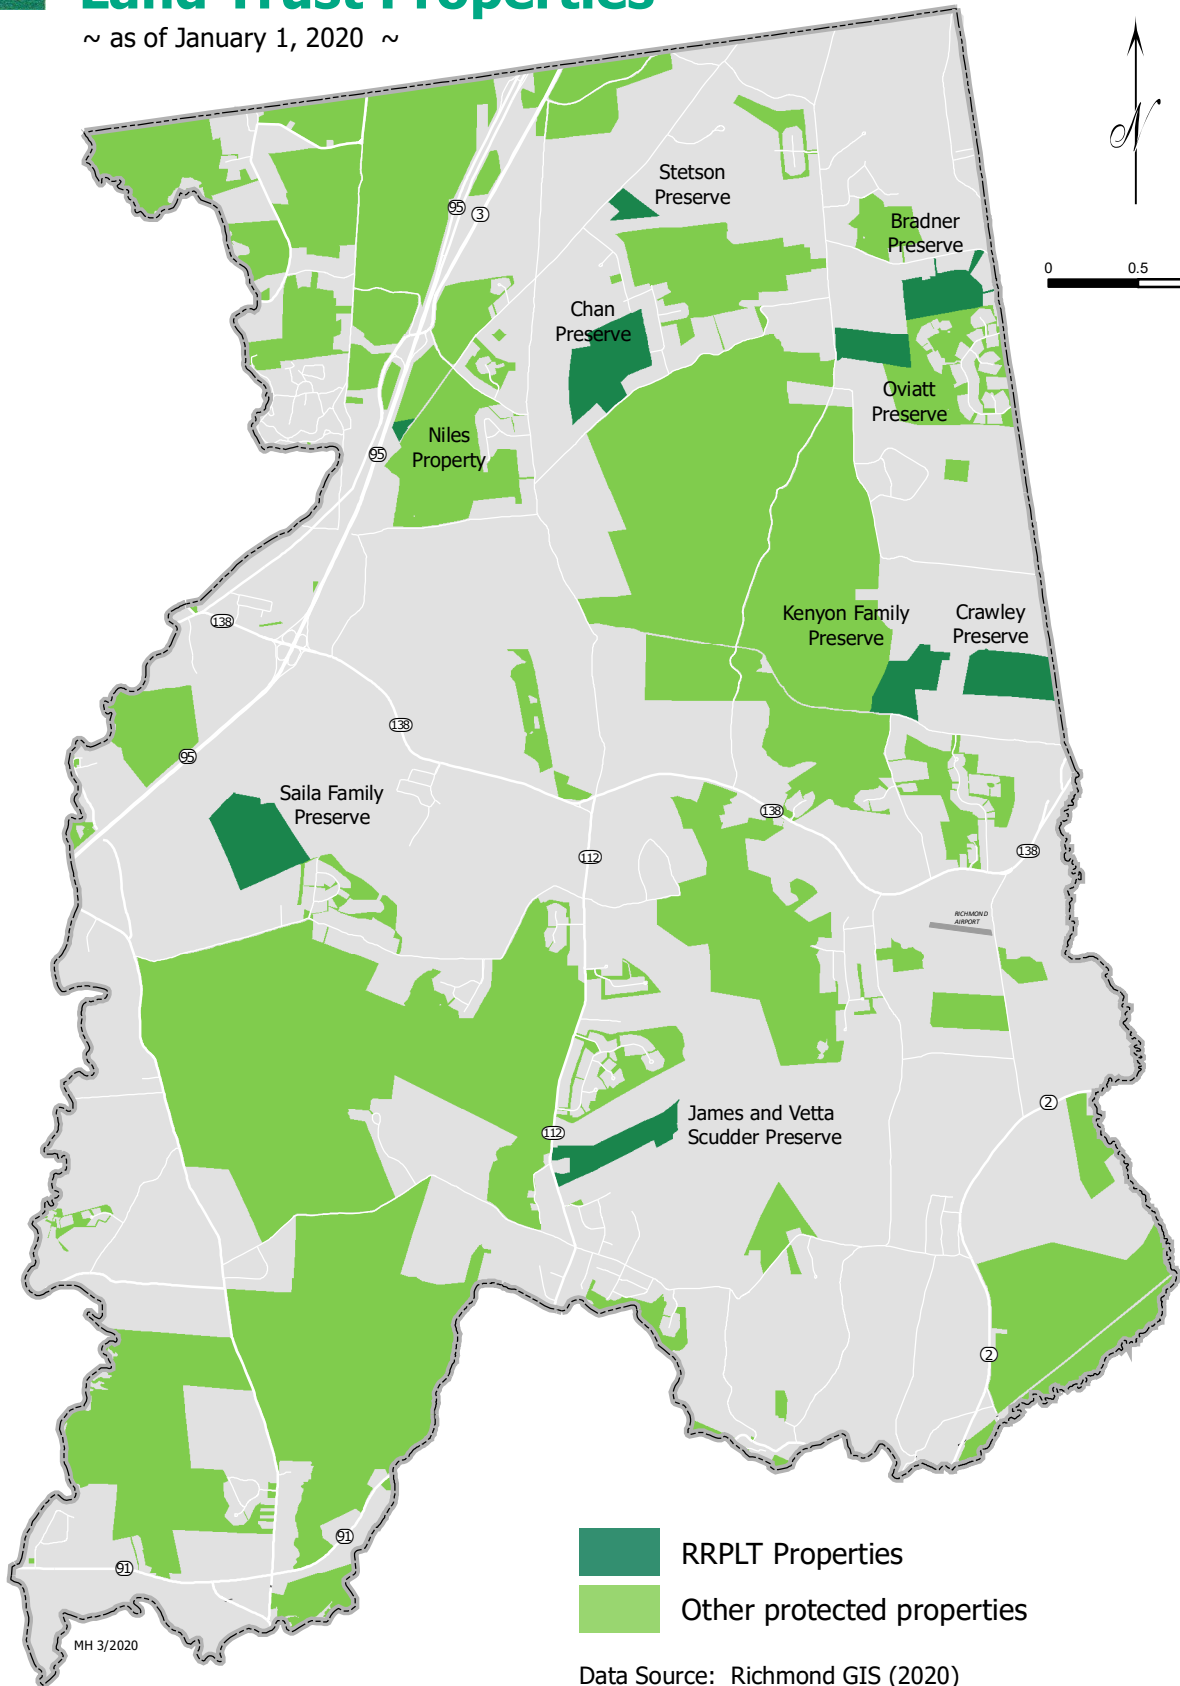

Richmond Rural Preservation Land Trust Properties

~ as of January 1, 2020 ~

Data Source: Richmond GIS (2020)