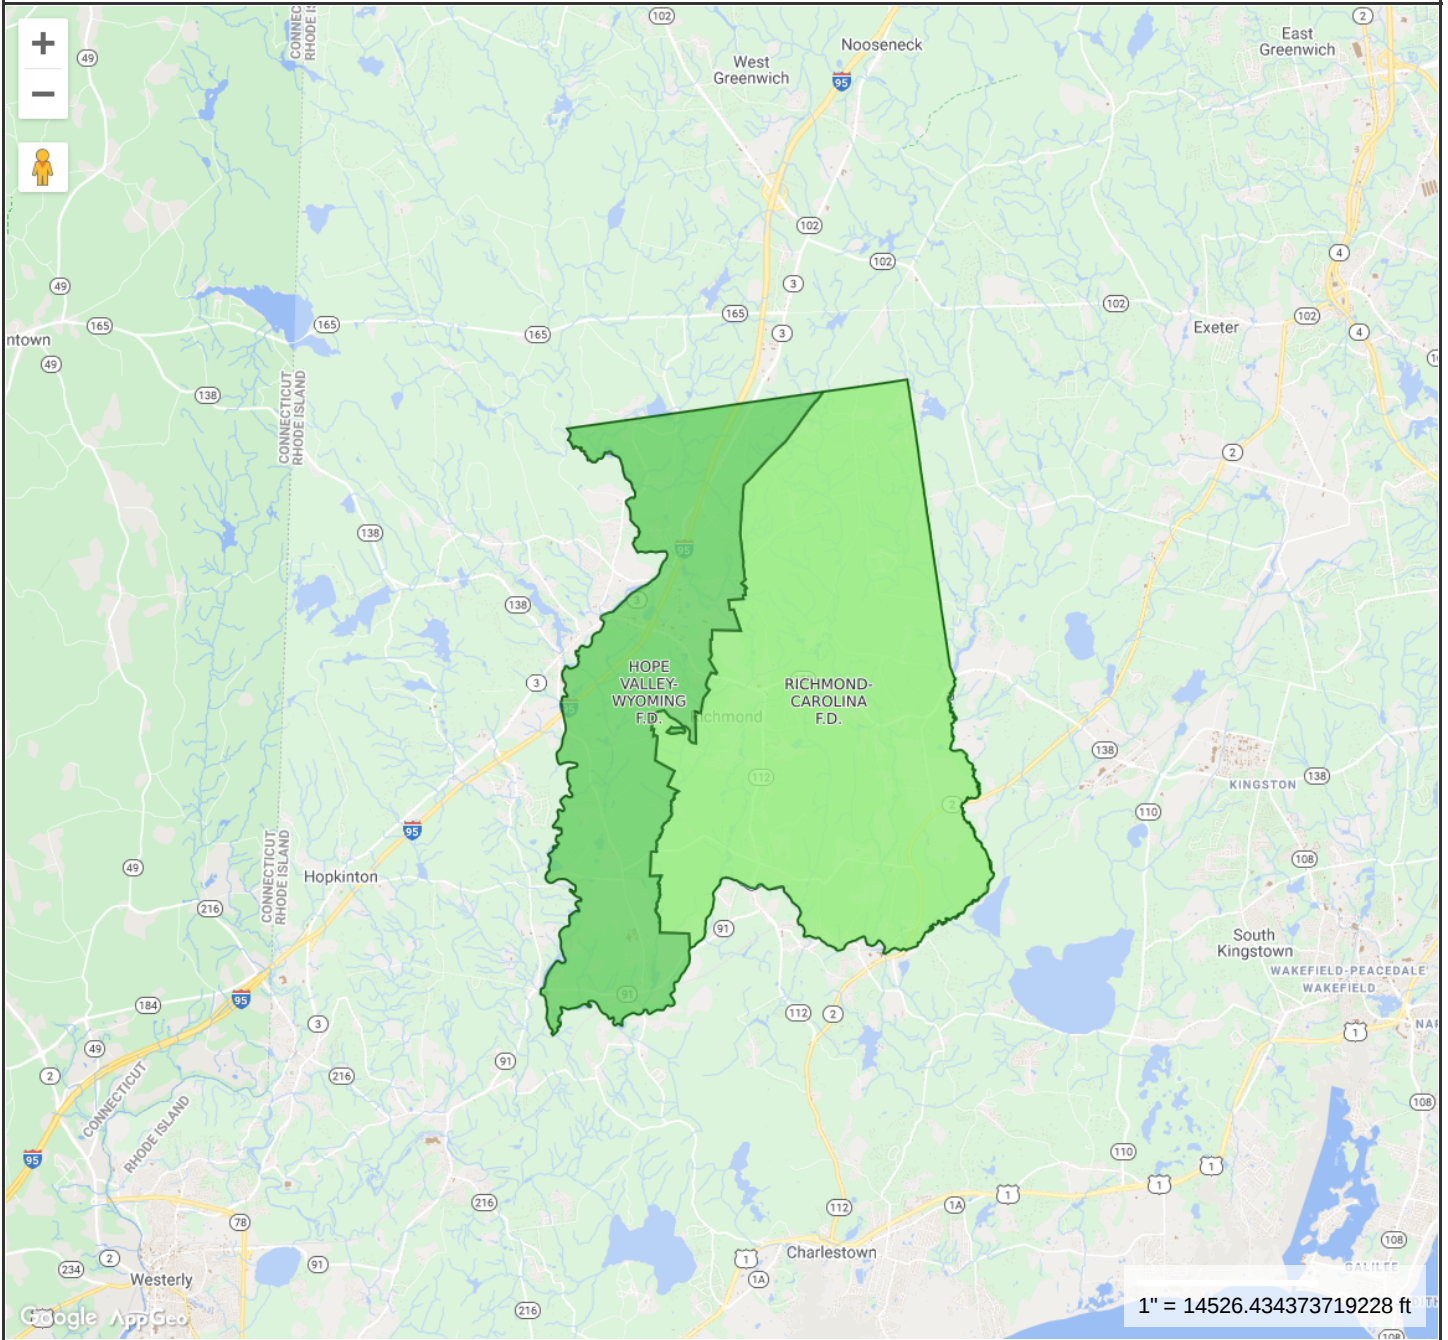

### Fire Districts for the Town of Richmond

**MAP FOR REFERENCE ONLY  
NOT A LEGAL DOCUMENT**

Town of Richmond, RI makes no claims and no warranties, expressed or implied, concerning the validity or accuracy of the GIS data presented on this map.

Geometry updated 05/10/2021  
Data updated weekly

Print map scale is approximate. Critical layout or measurement activities should not be done using this resource.

# Map Theme Legends